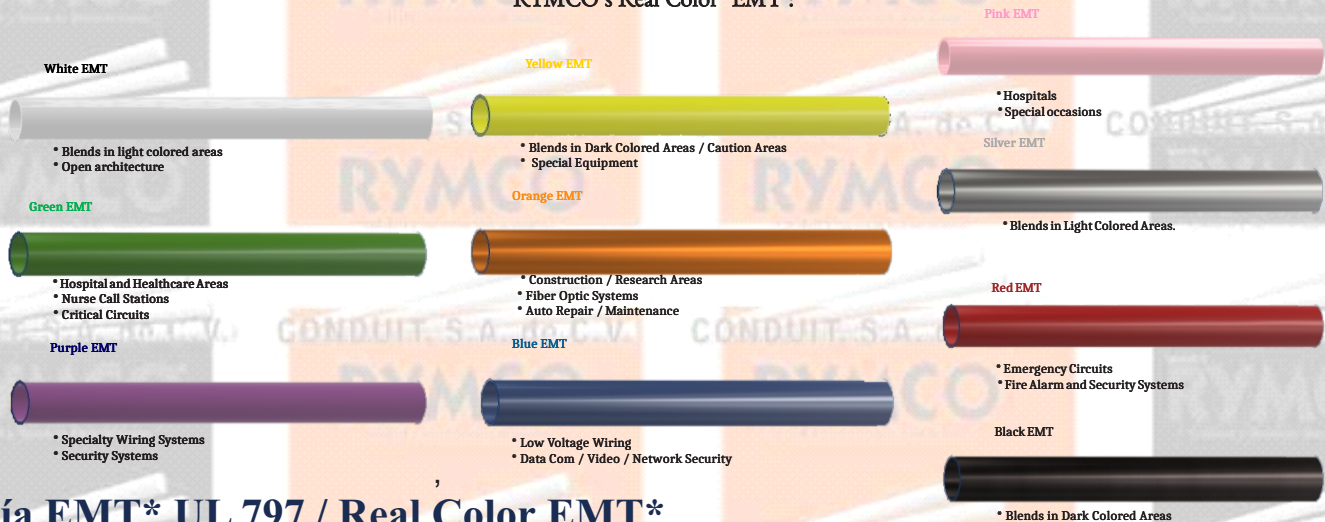

EMT RYMCO® REAL COLOR®

RYMCO®

CALIDAD 360

- Available in 8 vibrant colors, produced from our standard galvanized EMT. Trade sizes 1/2 -4.
- Don't waste time spray-painting or taping - we have a full rainbow of color EMT in stock and ready to ship.
- Please note - conduit color is for purposes of identification only. Color shades and tones can vary per piece.
- Freedom Coat in the interior for a better wiring.

RYMCO's Real Color® EMT :

Tubería EMT* UL 797 / Real Color EMT*

Diámetro Nominal Nominal Size		Peso 10 tramos Weight 10 Unit Lengths		Diámetro Externo(1) Outside Diameter(1)		Espesor Nominal (2) Nominal Thickness(2)		Color de cinta Tape Color	Piezas x atado Pieces x bundle	Piezas x paquete Pieces x lift
in.	mm.	lb.	kg.	in.	mm.	in.	mm.			
1/2"	16	30	13.6	0.706	17.93	0.042	1.07	Black	10	700
3/4"	21	46	20.9	0.922	23.42	0.049	1.25	Red	10	500
1"	27	67	30.4	1.163	29.54	0.057	1.45	Blue	10	300
1 1/4"	35	101	45.8	1.510	38.35	0.065	1.65	Red	5	200
1 1/2"	41	116	52.6	1.740	44.20	0.065	1.65	Black	5	150
2"	53	148	67.1	2.197	55.80	0.065	1.65	---	---	120
2 1/2"	63	216	98.0	2.875	73.03	0.072	1.83	---	---	61
3"	78	263	119.3	3.500	88.90	0.072	1.83	---	---	51
3 1/2"	91	349	158.3	4.000	101.60	0.083	2.11	---	---	37
4"	103	393	178.3	4.500	114.30	0.083	2.11	---	---	30